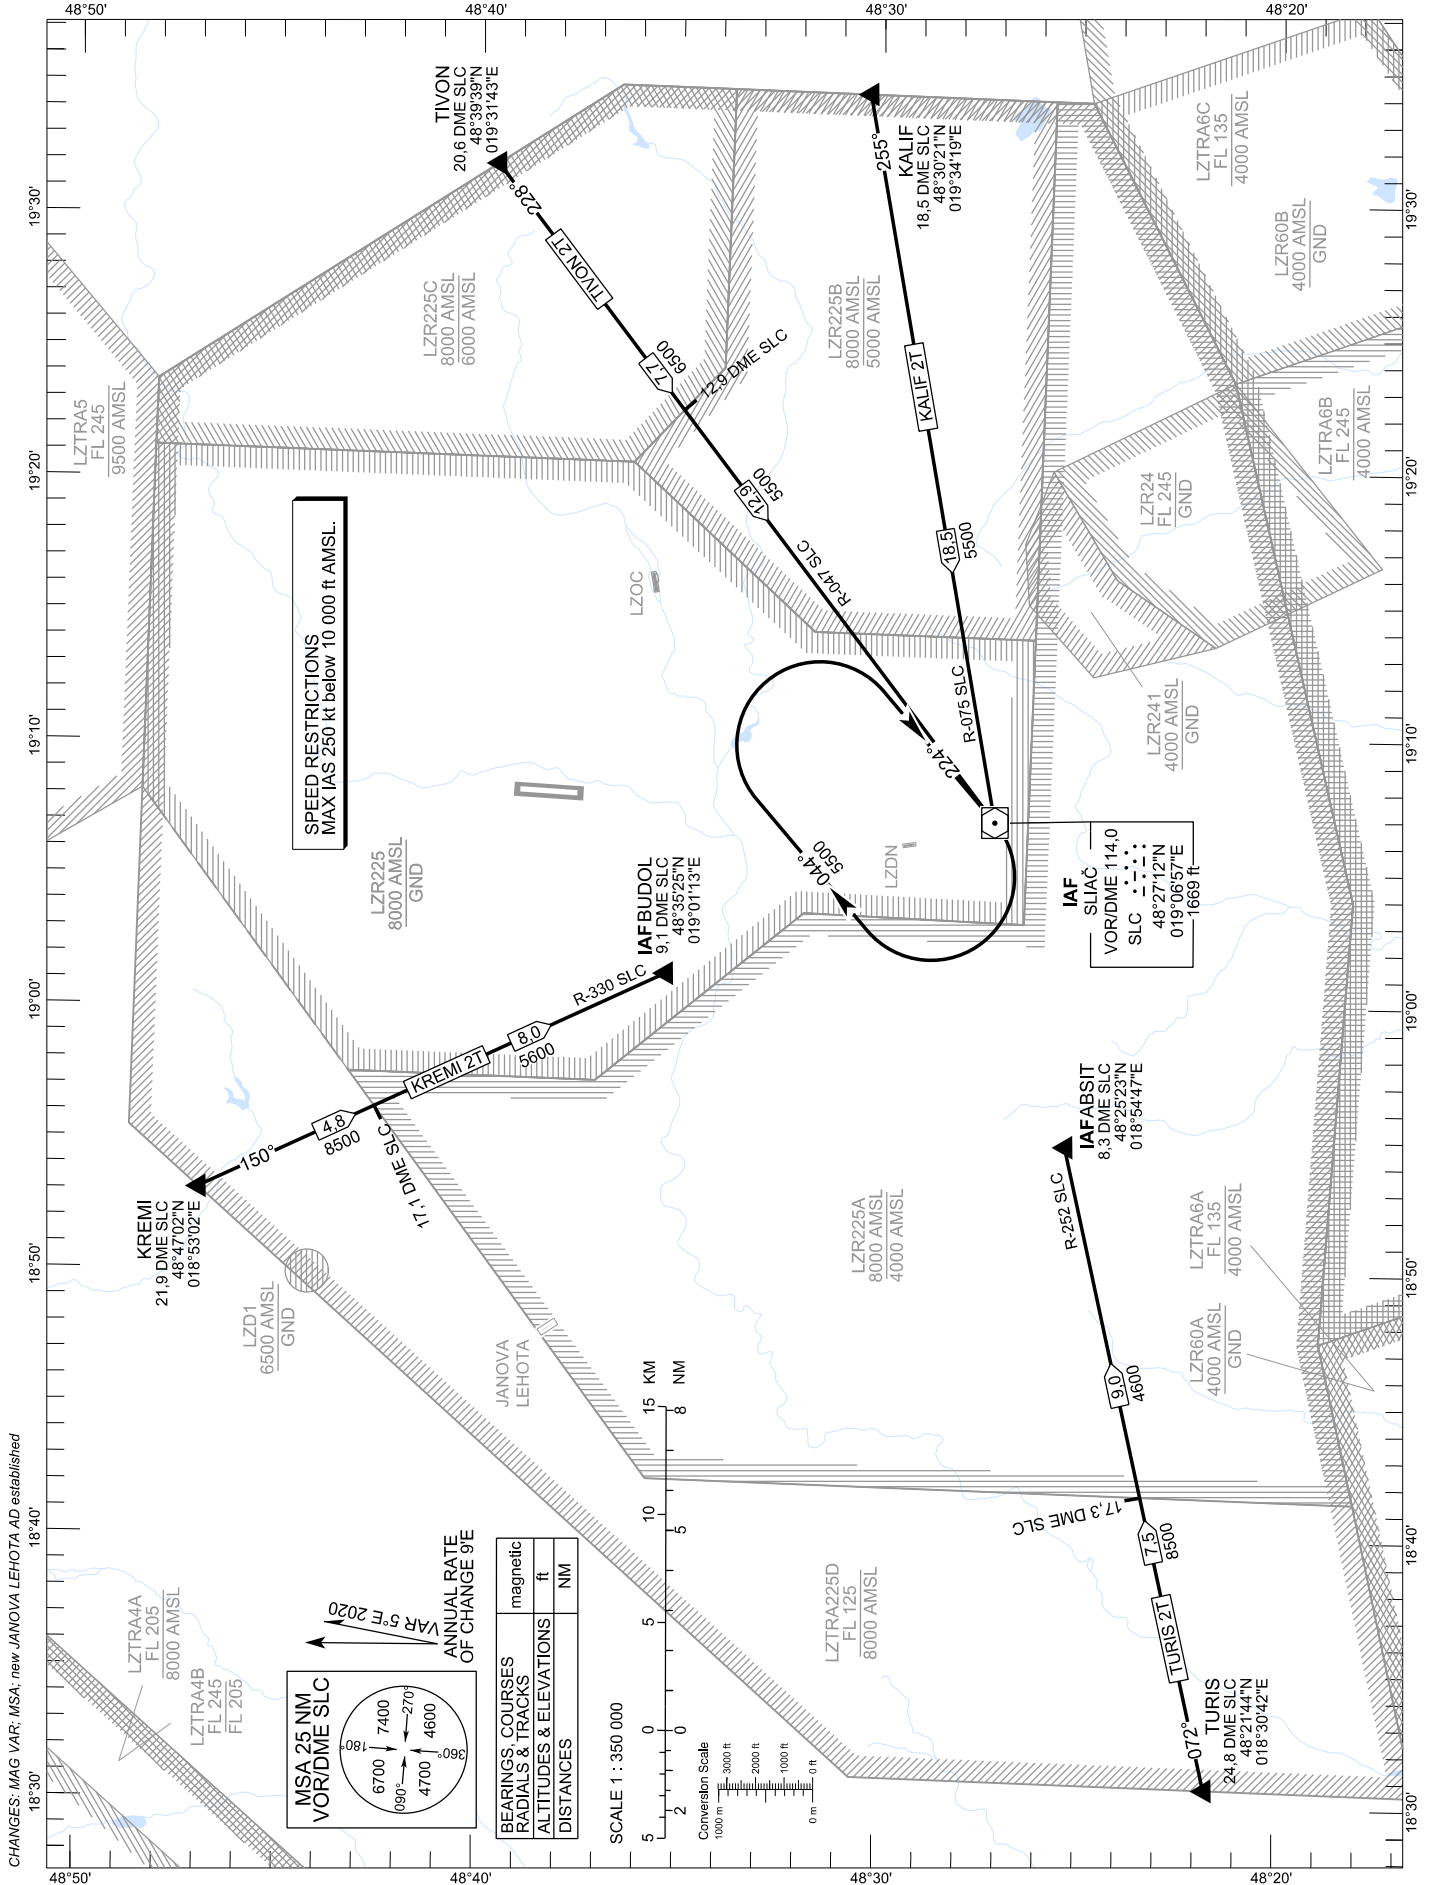

STANDARD ARRIVAL CHART -
INSTRUMENT (STAR) - ICAO

TRANSITION ALTITUDE
10 000 ft

SLIAČ RADAR 119,155
SLIAČ TOWER 122,905

SLIAČ (LZSL)
STAR RWY 36
ACFT CAT A/B/C/D

CHANGES: MAG VAR: MSA: new JANOVIA LEHOTA AD established